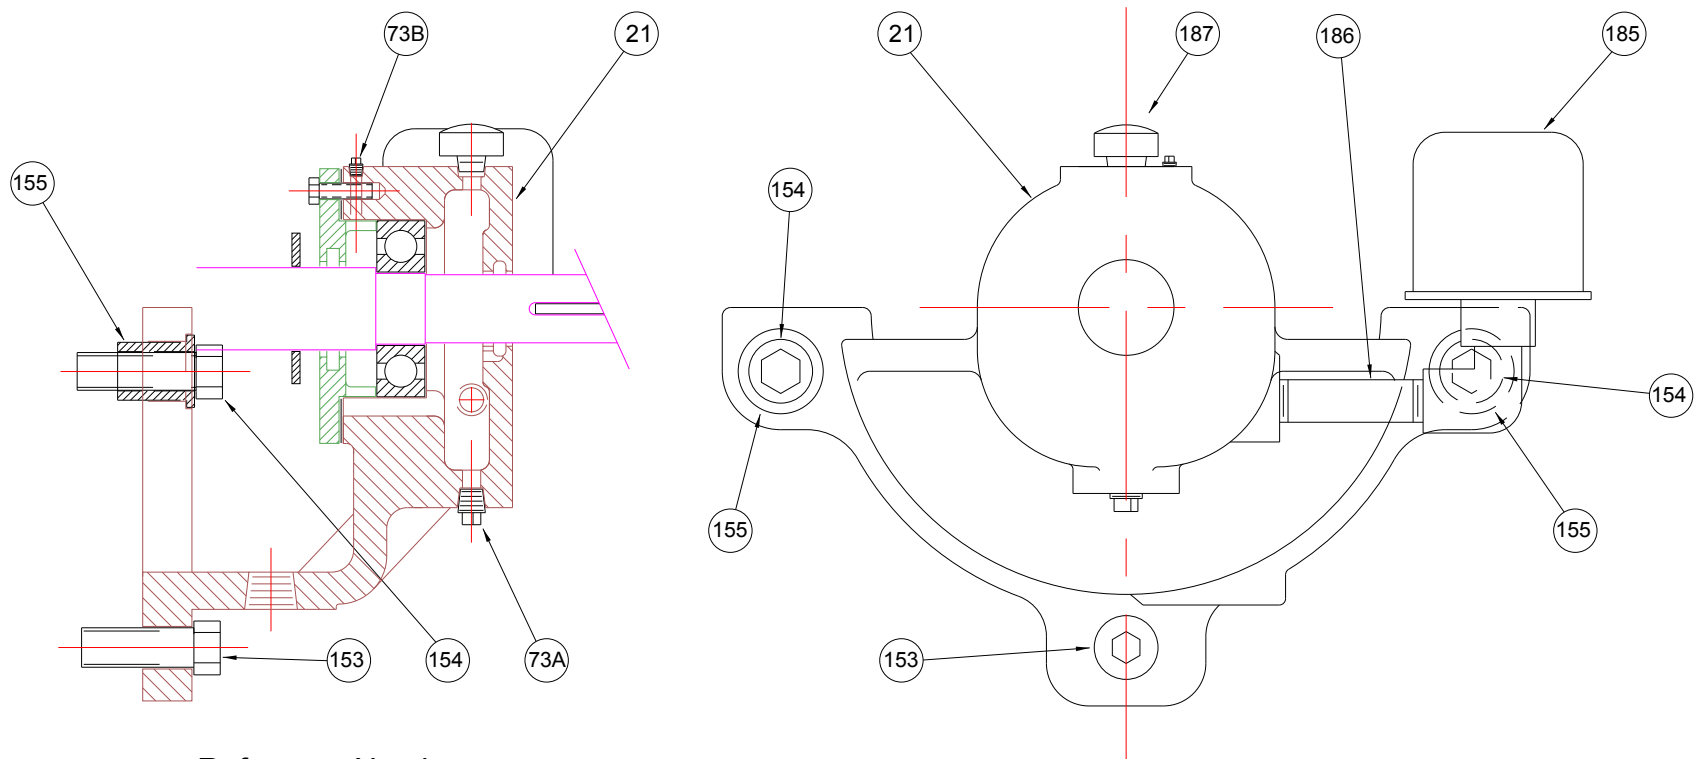

LR BEARING BRACKET SHOWING OIL LUBE SETUP.

Reference Numbers

21	Bearing Bracket	155	Dowel Bushings
73A	1/4 inch Pipe Plug	185	Constant Level Oiler
73B	1/8 inch Pipe Plug	186	1/4 inch Pipe Nipple
153	Bearing Bracket Screws	187	Vent Cap
154	Dowel Bushing Screws		